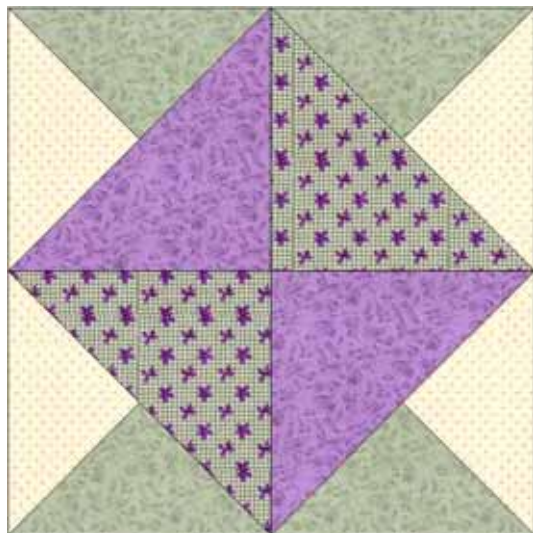

## *Little Quilt of Love 8*

55 x 55 centimeter

## *Little Quilt of Love 8*

Blokmaat: 15 x 15 cm

Border 1+2: 2 cm

Border 3: 7.5 cm