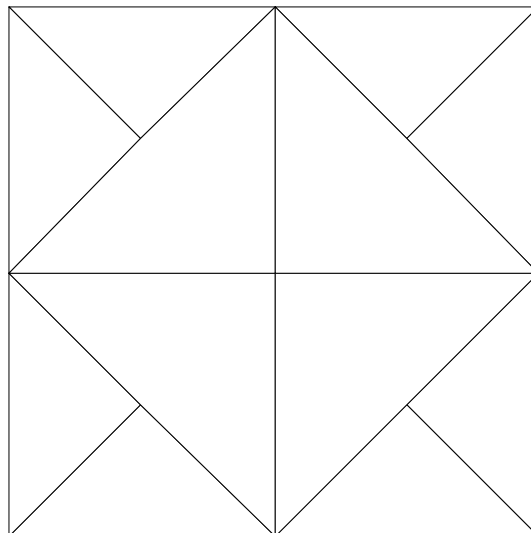

## *Little Quilt of Love 8*

55 x 55 centimeter

## *Little Quilt of Love 8*

Blokmaat: 15 x 15 cm

Border 1+2: 2 cm

Border 3: 7.5 cm