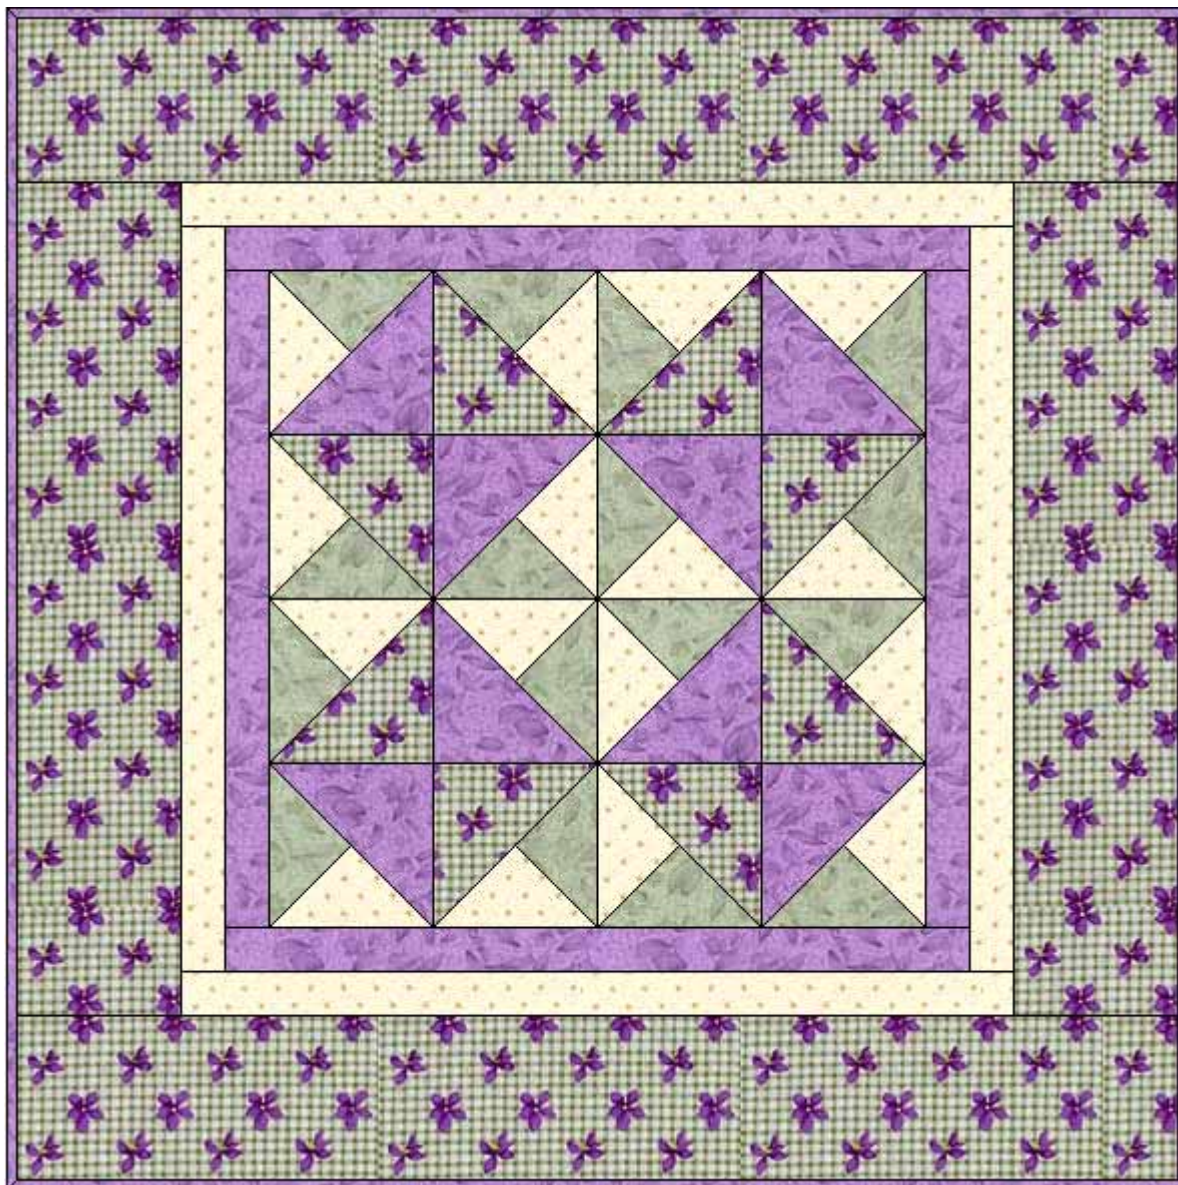

## *Little Quilt of Love 8*

55 x 55 centimeter

## *Little Quilt of Love 8*

Blokmaat: 15 x 15 cm

Border 1+2: 2 cm

Border 3: 7.5 cm