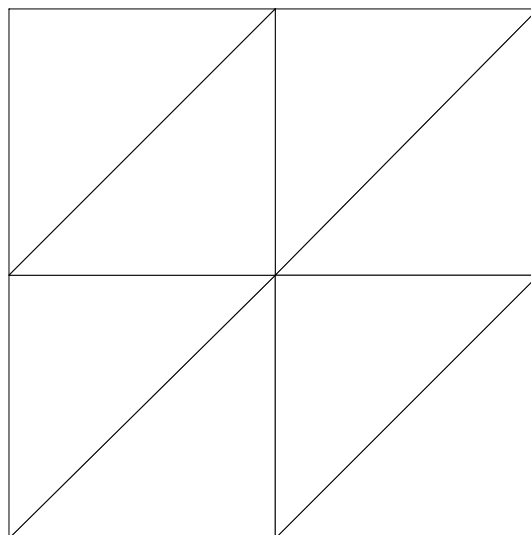

# *Little Quilt of Love 5*

50 x 50 centimeter

## *Little Quilt of Love 5*

Blokmaat: 15 x 15 cm

Border 1: 3 cm

Border 2: 6 cm