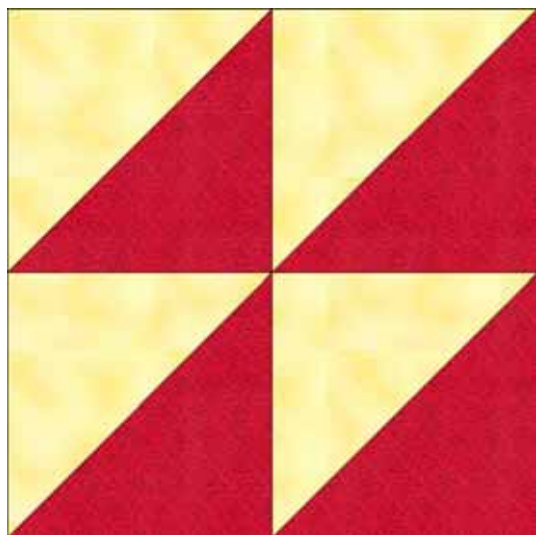

# *Little Quilt of Love 5*

50 x 50 centimeter

## *Little Quilt of Love 5*

Blokmaat: 15 x 15 cm

Border 1: 3 cm

Border 2: 6 cm