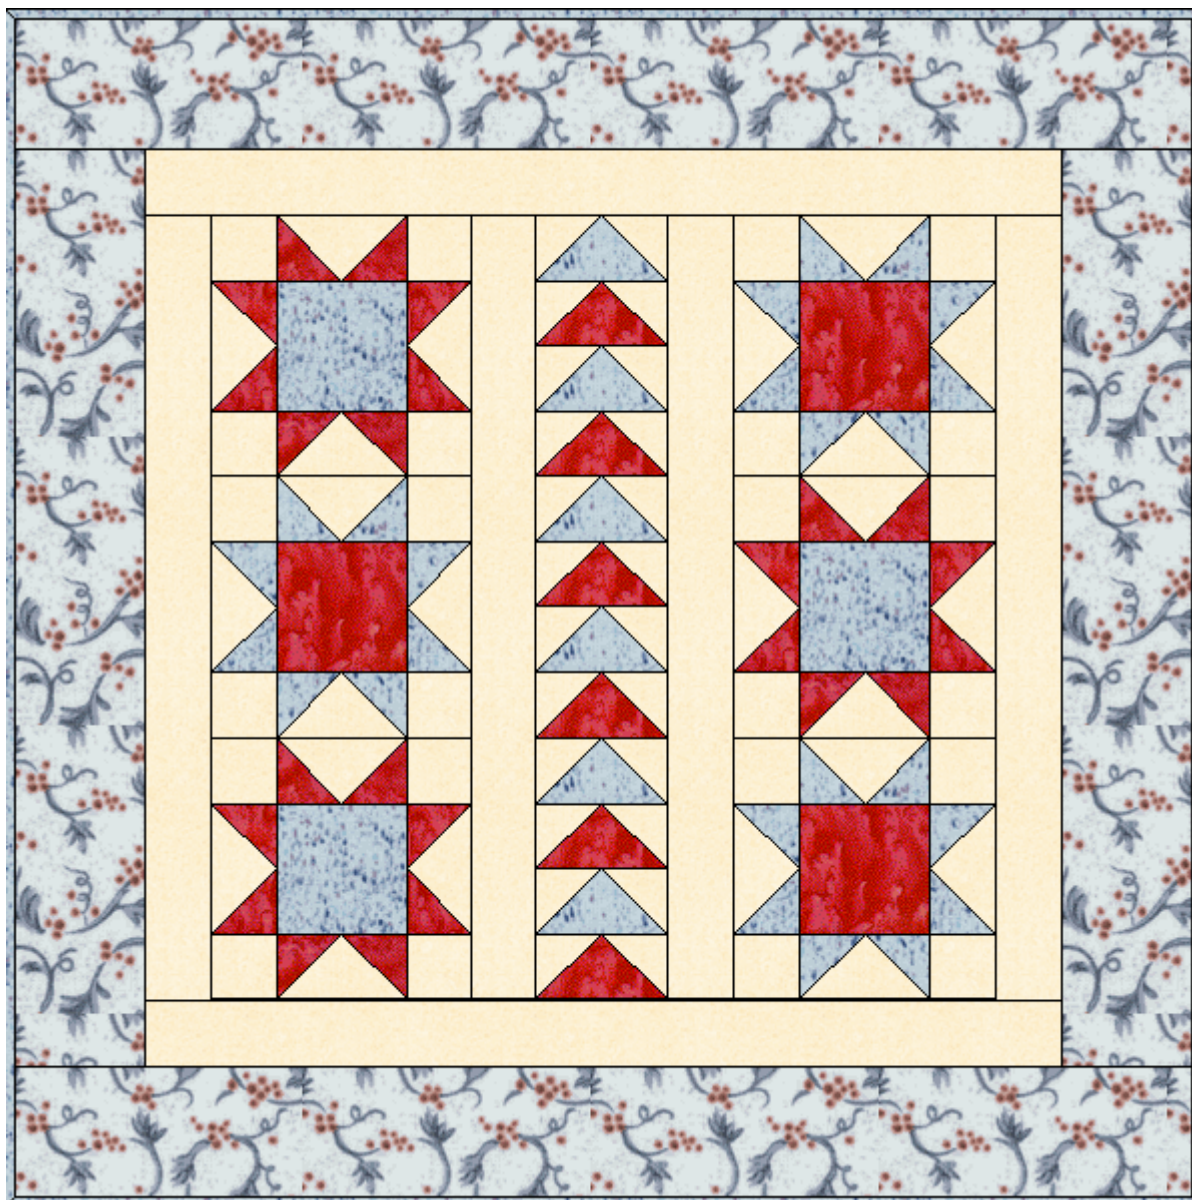

Little Quilt of Love 2

55 x 55 centimeter

Little Quilt of Love 2

Blokmaat: 12 x 12 cm

Border 1 + Sashings: 3 cm

Border 2: 6 cm

Blokmaat: 6 x 6 cm