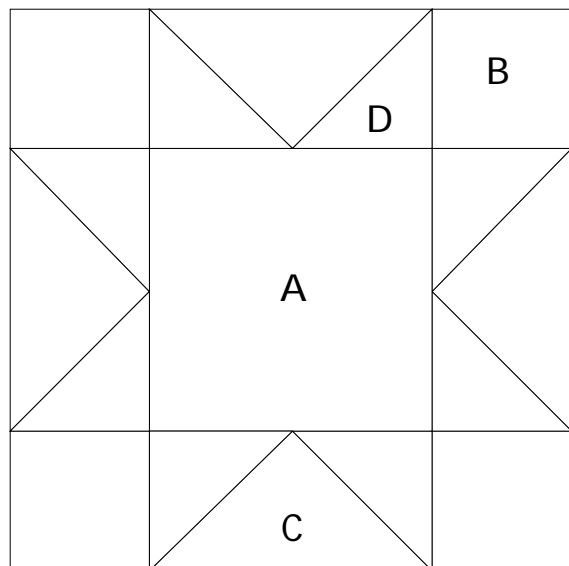

Little Quilt of Love 2

55 x 55 centimeter

Little Quilt of Love 2

Blokmaat: 12 x 12 cm

Border 1 + Sashings: 3 cm

Border 2: 6 cm

Blokmaat: 6 x 6 cm