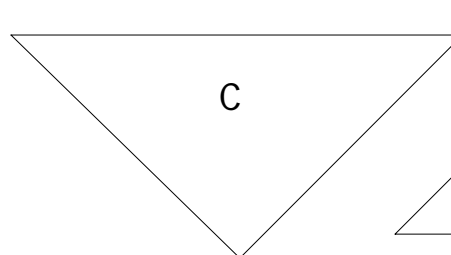

Little Quilt of Love 2

55 x 55 centimeter

Little Quilt of Love 2

Blokmaat: 12 x 12 cm

Border 1 + Sashings: 3 cm

Border 2: 6 cm

Blokmaat: 6 x 6 cm