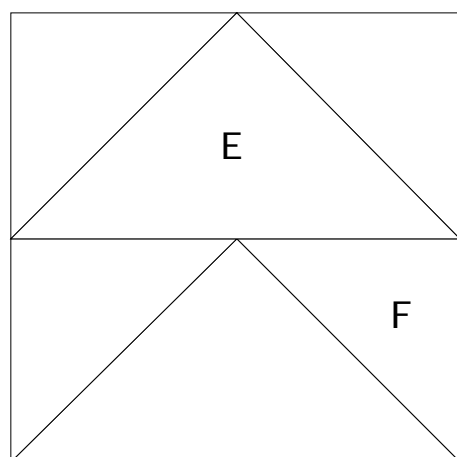

Little Quilt of Love 2

55 x 55 centimeter

Little Quilt of Love 2

Blokmaat: 12 x 12 cm

Border 1 + Sashings: 3 cm

Border 2: 6 cm

Blokmaat: 6 x 6 cm